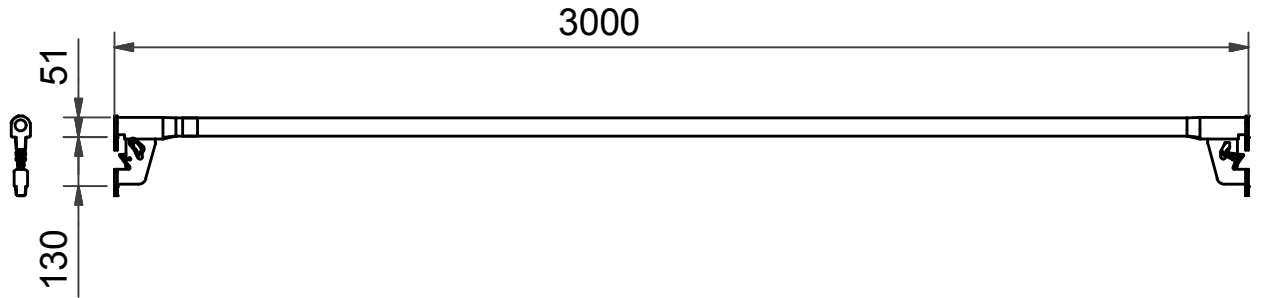

Enrörsbalk ERB 3050 F
Single tube beam ERB 3050 F

T-7022301

2015-11-10

3050 blå/blue

Låsfjäder/
 Spring lock catch
 6130000

Benämning / Kod Component / Code	Art. nr. Art. No.	Vikt Weight
Enrörsbalk ERB 3050 F Single tube beam ERB 3050 F	7022301	11,25 kg